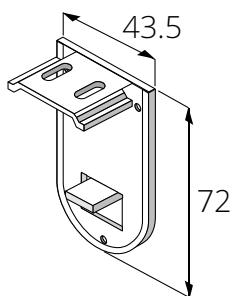

FUNCTION: INTERNAL SHADING

MAX WIDTH: 2400MM

MAX DROP: 2500MM

OPERATION: MANUAL

WARRANTY: 3 YEARS

BARREL DIMENSIONS: 32MM

MATERIAL: REINFORCED ALUMINIUM

CHAIN: METAL OR COLOUR
COORDINATED NYLON CHAIN

SYSTEM BREAKDOWN

PARTS

BRACKETS AND FITTINGS

PIN END BRACKET

CONTROL END BRACKET CONTROL END FITTING

PIN END FITTING

TOP FIX

FACE FIX

POCKET DIMENSIONS

TOP FIX

FACE FIX

All images are for illustrative purposes only and are not to scale. Kaydee has a policy of continuous improvement and reserves the right to update any specification without notice