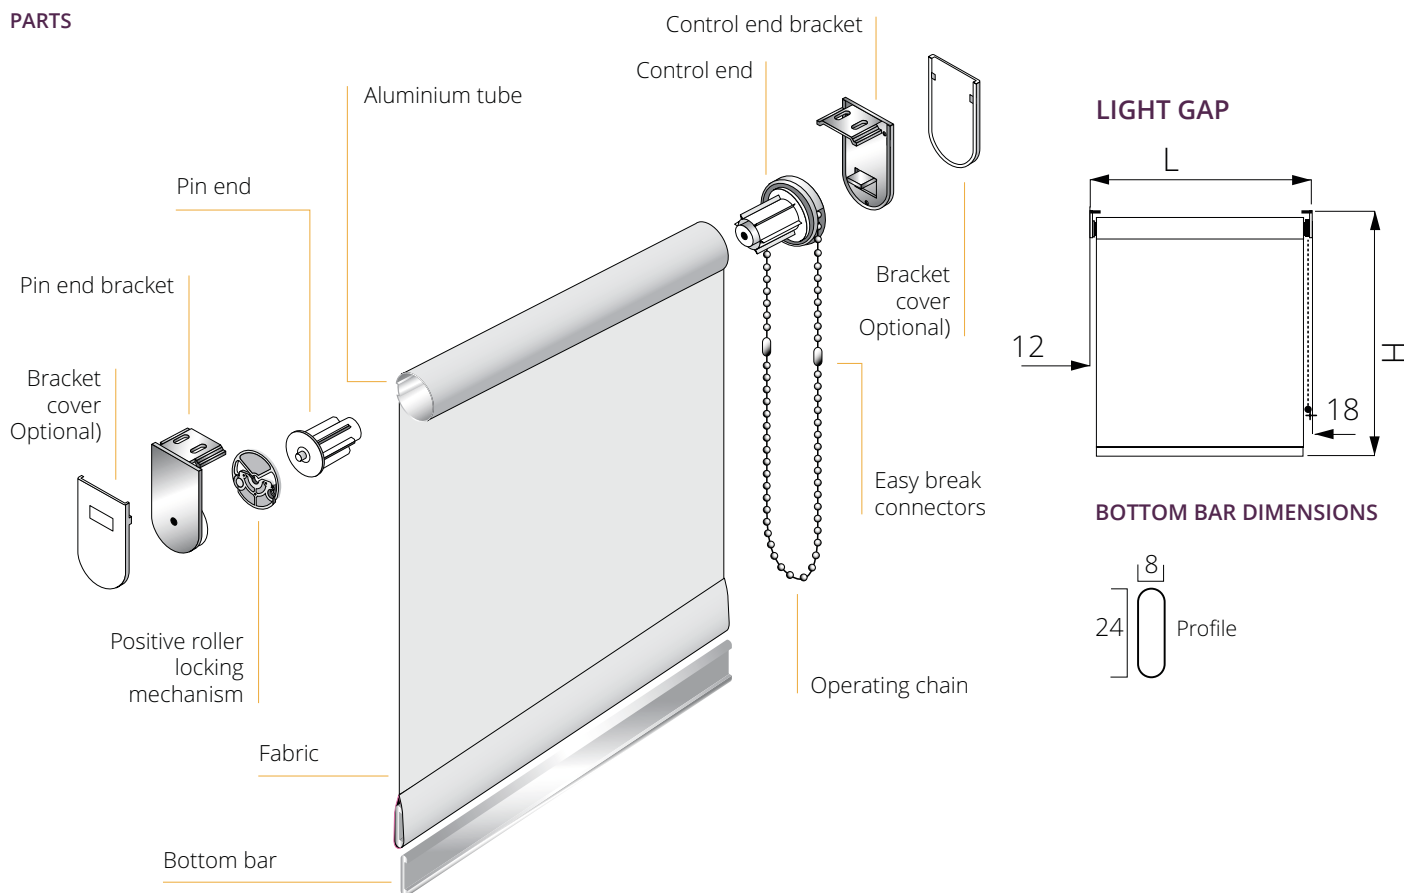

FUNCTION: INTERNAL SHADING

MAX WIDTH: 2400MM

MAX DROP: 2500MM

OPERATION: MANUAL

WARRANTY: 3 YEARS

BARREL DIMENSIONS: 32MM

MATERIAL: REINFORCED ALUMINIUM

CHAIN: METAL OR COLOUR
COORDINATED NYLON CHAIN

SYSTEM BREAKDOWN

PARTS

BRACKETS AND FITTINGS

PIN END BRACKET

CONTROL END BRACKET CONTROL END FITTING

PIN END FITTING

TOP FIX

FACE FIX

POCKET DIMENSIONS

TOP FIX

FACE FIX

All images are for illustrative purposes only and are not to scale. Kaydee has a policy of continuous improvement and reserves the right to update any specification without notice