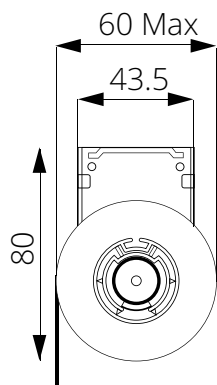

FUNCTION: INTERNAL SHADING

MAX WIDTH: 2400MM

MAX DROP: 2500MM

OPERATION: MANUAL

WARRANTY: 3 YEARS

BARREL DIMENSIONS: 32MM

MATERIAL: REINFORCED ALUMINIUM

CHAIN: METAL OR COLOUR
COORDINATED NYLON CHAIN

SYSTEM BREAKDOWN

PARTS

BRACKETS AND FITTINGS

PIN END BRACKET

CONTROL END BRACKET CONTROL END FITTING

PIN END FITTING

TOP FIX

FACE FIX

POCKET DIMENSIONS

TOP FIX

FACE FIX

All images are for illustrative purposes only and are not to scale. Kaydee has a policy of continuous improvement and reserves the right to update any specification without notice