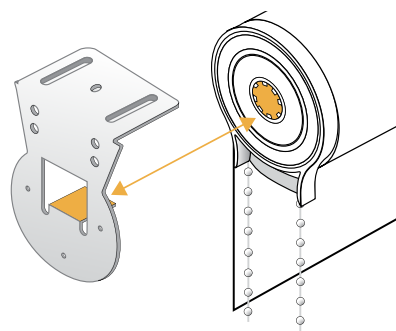

FUNCTION: INTERNAL SHADING

MAX WIDTH: 2400MM

MAX DROP: 2500MM

OPERATION: MANUAL

WARRANTY: 3 YEARS

BARREL DIMENSIONS: 32MM

MATERIAL: REINFORCED ALUMINIUM

CHAIN: METAL OR COLOUR
COORDINATED NYLON CHAIN

SYSTEM BREAKDOWN

PARTS

BRACKETS AND FITTINGS

PIN END BRACKET

CONTROL END BRACKET CONTROL END FITTING

PIN END FITTING

TOP FIX

FACE FIX

POCKET DIMENSIONS

TOP FIX

FACE FIX

All images are for illustrative purposes only and are not to scale. Kaydee has a policy of continuous improvement and reserves the right to update any specification without notice