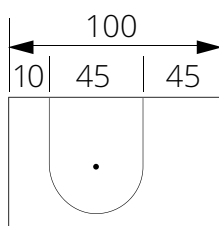

FUNCTION: INTERNAL SHADING

MAX WIDTH: 2400MM

MAX DROP: 2500MM

OPERATION: MANUAL

WARRANTY: 3 YEARS

BARREL DIMENSIONS: 32MM

MATERIAL: REINFORCED ALUMINIUM

CHAIN: METAL OR COLOUR
COORDINATED NYLON CHAIN

SYSTEM BREAKDOWN

PARTS

BRACKETS AND FITTINGS

PIN END BRACKET

CONTROL END BRACKET CONTROL END FITTING

PIN END FITTING

TOP FIX

FACE FIX

POCKET DIMENSIONS

TOP FIX

FACE FIX

All images are for illustrative purposes only and are not to scale. Kaydee has a policy of continuous improvement and reserves the right to update any specification without notice