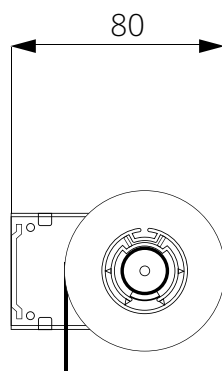

FUNCTION: INTERNAL SHADING

MAX WIDTH: 2400MM

MAX DROP: 2500MM

OPERATION: MANUAL

WARRANTY: 3 YEARS

BARREL DIMENSIONS: 32MM

MATERIAL: REINFORCED ALUMINIUM

CHAIN: METAL OR COLOUR
COORDINATED NYLON CHAIN

SYSTEM BREAKDOWN

PARTS

BRACKETS AND FITTINGS

PIN END BRACKET

CONTROL END BRACKET CONTROL END FITTING

PIN END FITTING

TOP FIX

FACE FIX

POCKET DIMENSIONS

TOP FIX

FACE FIX

All images are for illustrative purposes only and are not to scale. Kaydee has a policy of continuous improvement and reserves the right to update any specification without notice