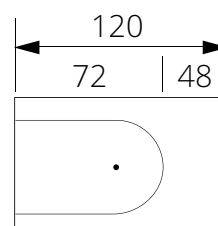

FUNCTION: INTERNAL SHADING

MAX WIDTH: 2400MM

MAX DROP: 2500MM

OPERATION: MANUAL

WARRANTY: 3 YEARS

BARREL DIMENSIONS: 32MM

MATERIAL: REINFORCED ALUMINIUM

CHAIN: METAL OR COLOUR
COORDINATED NYLON CHAIN

SYSTEM BREAKDOWN

PARTS

BRACKETS AND FITTINGS

PIN END BRACKET

CONTROL END BRACKET CONTROL END FITTING

PIN END FITTING

TOP FIX

FACE FIX

POCKET DIMENSIONS

TOP FIX

FACE FIX

All images are for illustrative purposes only and are not to scale. Kaydee has a policy of continuous improvement and reserves the right to update any specification without notice