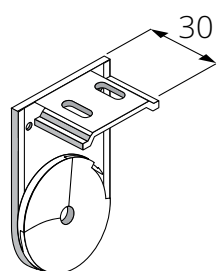

FUNCTION: INTERNAL SHADING

MAX WIDTH: 2400MM

MAX DROP: 2500MM

OPERATION: MANUAL

WARRANTY: 3 YEARS

BARREL DIMENSIONS: 32MM

MATERIAL: REINFORCED ALUMINIUM

CHAIN: METAL OR COLOUR
COORDINATED NYLON CHAIN

SYSTEM BREAKDOWN

PARTS

BRACKETS AND FITTINGS

PIN END BRACKET

CONTROL END BRACKET CONTROL END FITTING

PIN END FITTING

TOP FIX

FACE FIX

POCKET DIMENSIONS

TOP FIX

FACE FIX

All images are for illustrative purposes only and are not to scale. Kaydee has a policy of continuous improvement and reserves the right to update any specification without notice