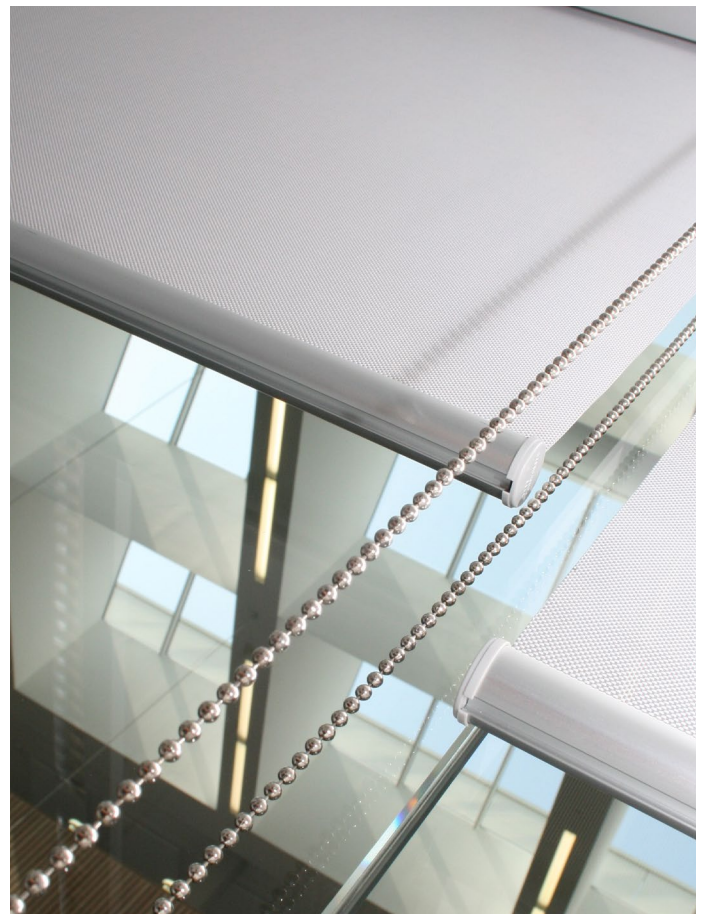

ANTIVIRAL ANTIBACTERIAL COVID SAFE FABRIC

A fabric that keeps you safer. Our antiviral range is proven to eliminate 99% of bacteria and viruses (including COVID-19).

Viruses can stay on blinds and other materials for days. Kaydee Antiviral comes with a special coating that eliminates 95% viruses after 15 minutes and 99% after 60 minutes of contact. Perfect for use in hospitals, schools and reception areas.

100% RECYCLABLE
FABRIC

REDUCES GLARE AND
IMPROVES COMFORT

ELIMINATES VIRUSES
AND BACTERIA

SPECIFICATIONS

BLIND TYPE: ROLLER

FUNCTION: SCREEN

OPENNESS FACTOR: 3%

CLEANING: WIPE CLEAN

WIDTH: 1770MM

FIRE RETARDANCY: BS 7837 . BS 5867

ANTIBACTERIAL: ASTM E2180

ANTIVIRAL: ADAPTED ISO 21702

THICKNESS: 0.32MM

WEIGHT: 290 G/M²

BACKING: ALUMINIUM