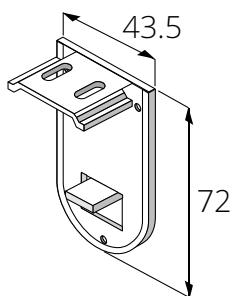

FUNCTION: INTERNAL SHADING

MAX WIDTH: 2000MM

MAX DROP: 3000MM

OPERATION: MANUAL

WARRANTY: 3 YEARS

BARREL DIMENSIONS: 32MM

MATERIAL: REINFORCED ALUMINIUM

CHAIN: METAL OR COLOUR
COORDINATED NYLON CHAIN

SYSTEM BREAKDOWN

PARTS

BRACKETS AND FITTINGS

PIN END BRACKET

CONTROL END BRACKET CONTROL END FITTING

PIN END FITTING

TOP FIX

FACE FIX