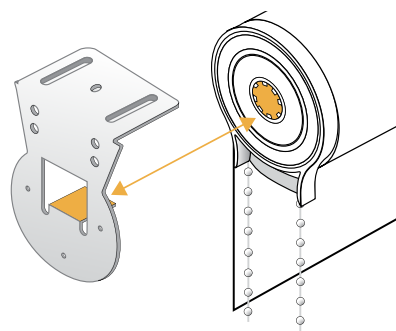

FUNCTION: INTERNAL SHADING

MAX WIDTH: 2000MM

MAX DROP: 3000MM

OPERATION: MANUAL

WARRANTY: 3 YEARS

BARREL DIMENSIONS: 32MM

MATERIAL: REINFORCED ALUMINIUM

CHAIN: METAL OR COLOUR
COORDINATED NYLON CHAIN

SYSTEM BREAKDOWN

PARTS

BRACKETS AND FITTINGS

PIN END BRACKET

CONTROL END BRACKET CONTROL END FITTING

PIN END FITTING

TOP FIX

FACE FIX

POCKET DIMENSIONS

TOP FIX

FACE FIX

I would like to thank the Kaydee team for their hard work and helping us achieve PC despite a extremely difficult programme

Senior QS - Multiplex

GET IN TOUCH

KAYDEEBLINDS.COM