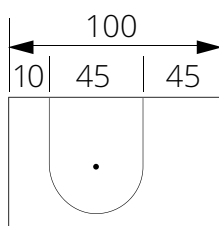

POCKET DIMENSIONS

TOP FIX