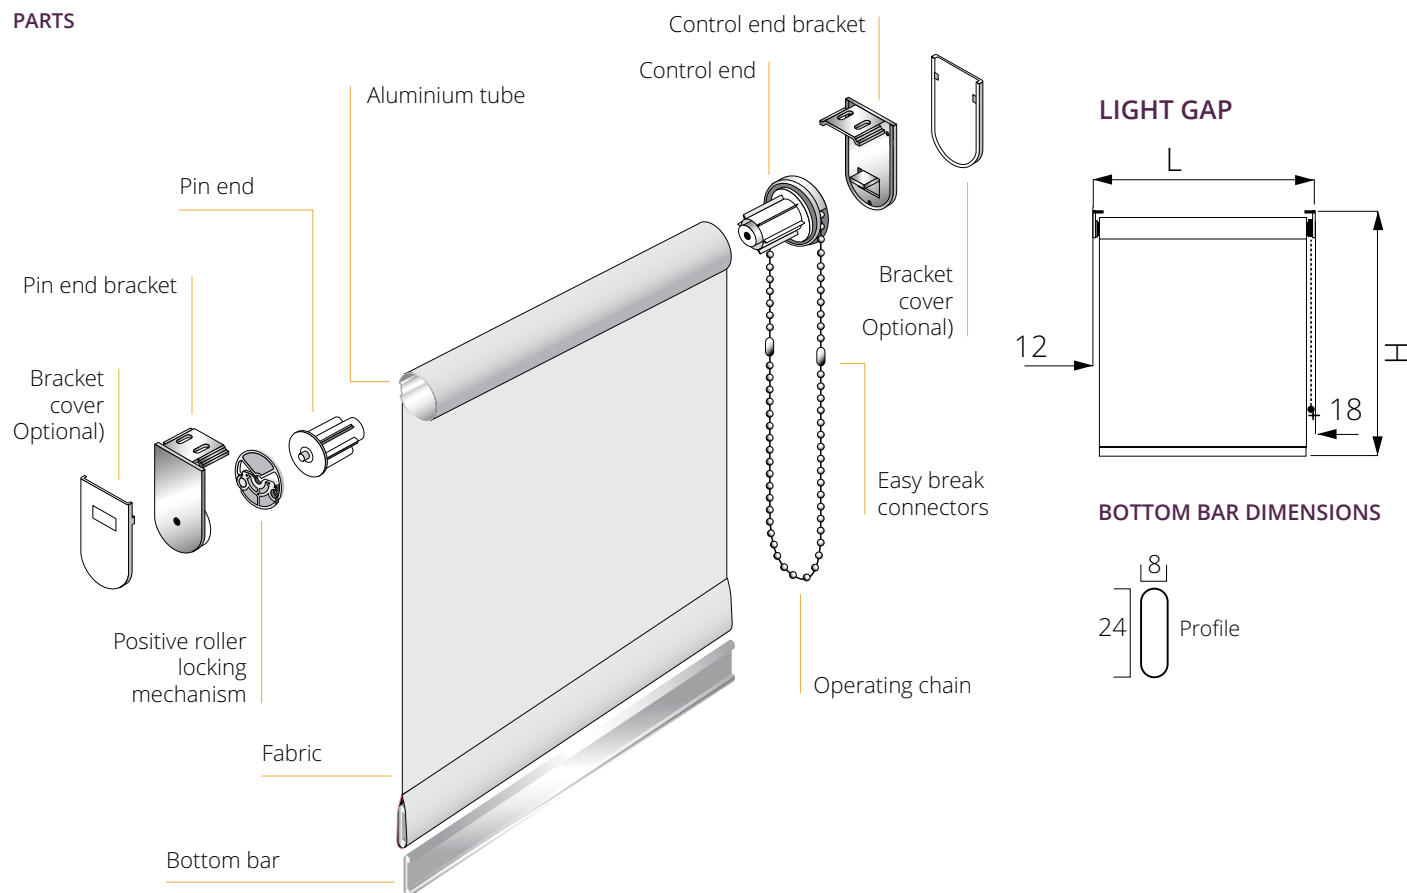

FUNCTION: INTERNAL SHADING

MAX WIDTH: 2000MM

MAX DROP: 3000MM

OPERATION: MANUAL

WARRANTY: 3 YEARS

BARREL DIMENSIONS: 32MM

MATERIAL: REINFORCED ALUMINIUM

CHAIN: METAL OR COLOUR
COORDINATED NYLON CHAIN

SYSTEM BREAKDOWN

PARTS

BRACKETS AND FITTINGS

PIN END BRACKET

CONTROL END BRACKET CONTROL END FITTING

PIN END FITTING

TOP FIX

FACE FIX