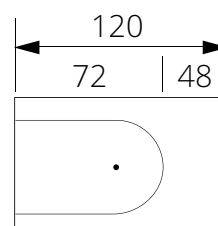

SYSTEM BREAKDOWN

PARTS

BRACKETS AND FITTINGS

PIN END BRACKET

CONTROL END BRACKET CONTROL END FITTING

PIN END FITTING

TOP FIX

FACE FIX

POCKET DIMENSIONS

TOP FIX

FACE FIX