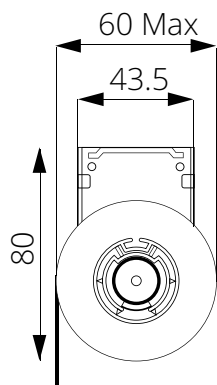

FUNCTION: INTERNAL SHADING

MAX WIDTH: 2000MM

MAX DROP: 3000MM

OPERATION: MANUAL

WARRANTY: 3 YEARS

BARREL DIMENSIONS: 32MM

MATERIAL: REINFORCED ALUMINIUM

CHAIN: METAL OR COLOUR
COORDINATED NYLON CHAIN

SYSTEM BREAKDOWN

PARTS

BRACKETS AND FITTINGS

PIN END BRACKET

CONTROL END BRACKET CONTROL END FITTING

PIN END FITTING

TOP FIX

FACE FIX