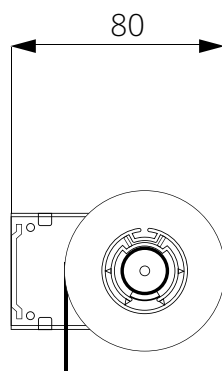

FUNCTION: INTERNAL SHADING

MAX WIDTH: 2000MM

MAX DROP: 3000MM

OPERATION: MANUAL

WARRANTY: 3 YEARS

BARREL DIMENSIONS: 32MM

MATERIAL: REINFORCED ALUMINIUM

CHAIN: METAL OR COLOUR
COORDINATED NYLON CHAIN

SYSTEM BREAKDOWN

PARTS

BRACKETS AND FITTINGS

PIN END BRACKET

CONTROL END BRACKET CONTROL END FITTING

PIN END FITTING

TOP FIX

FACE FIX