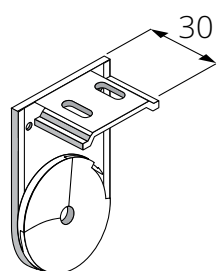

FUNCTION: INTERNAL SHADING

MAX WIDTH: 2000MM

MAX DROP: 3000MM

OPERATION: MANUAL

WARRANTY: 3 YEARS

BARREL DIMENSIONS: 32MM

MATERIAL: REINFORCED ALUMINIUM

CHAIN: METAL OR COLOUR
COORDINATED NYLON CHAIN

SYSTEM BREAKDOWN

PARTS

BRACKETS AND FITTINGS

PIN END BRACKET

CONTROL END BRACKET CONTROL END FITTING

PIN END FITTING

TOP FIX

FACE FIX